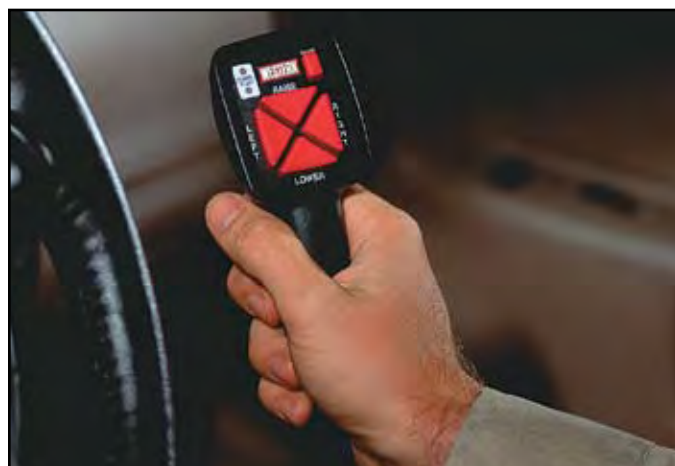

### Boots and a jacket just became optional.

A warm cab. A cup of coffee. Maybe a little music. Now that's how you clear snow! The hand-held control lets you raise, lower and angle the plow blade from your vehicle, so you can quickly do the job in comfort—no need to bundle up and slop through snow, pushing a shovel or snowblower.

### On and off in a snap.

The entire attaching process can be done by one person without tools. Simply drive into the attachment arms on the plow, connect two spring-loaded pins, remove two jack stands and connect the electrical plugs. Detaching is just as easy, so you can leave the plow off your vehicle and out of the way when not in use.

- Durable polyethylene moldboard is maintenance-free. Its slick surface helps roll the snow.
- Specially designed elastomer trip springs on the back of the blade allow it to trip forward when an obstacle is encountered—saving wear on your plow and vehicle.
- Exclusive *Scrape Lock* feature hydraulically locks the blade down for more effective scraping action.
- In addition to the hand-held control, a compact, dash-mounted "joystick" control is also available.