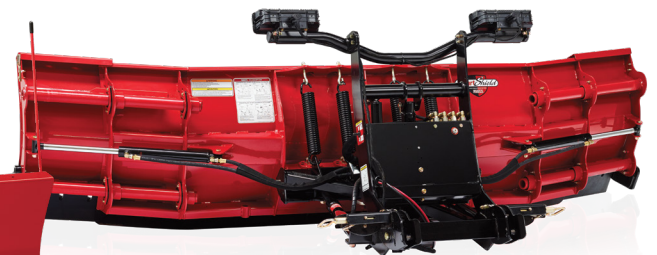

EXT

EXPANDABLE PITCHED-FORWARD POWER.

The BOSS EXT moves high volumes of snow with ease and is the premier solution for parking lots and wide-open spaces.

**EXPANDS 8'-10'
AT THE TOUCH OF A BUTTON**

**10' WIDTH
WITH PITCHED-FORWARD WINGS**

**PRODUCTIVITY
BOOSTER**

SEE IT IN
ACTION

STANDARD FEATURES

Expandable, Fully Hydraulic Pitched-Forward Wings expand from 8' to 10' to cover more ground.

SmartLight™ 3 LED Headlight System uses DOT-compliant 100% LED lights and Ice Shield Technology™ to help prevent snow and ice build-up.

Reinforced Moldboard increases blade rigidity for increased durability.

Heavy-Duty Push Frame and Attachment Bar add strength and increase performance by spreading loads out over a wider area.

Open-Back Design prevents snow and ice build-up to maintain optimal wing retraction.

OPTIONAL ACCESSORIES

- Snow Deflector
- BOSS Joystick Controller
- Cast-Iron Plow Shoes
- Caster Wheel Kit

Our BOSS joystick controller option is available for EXT plows. Joystick controllers offer the versatility of right- or left-hand adjustment. Note: EXT module required.